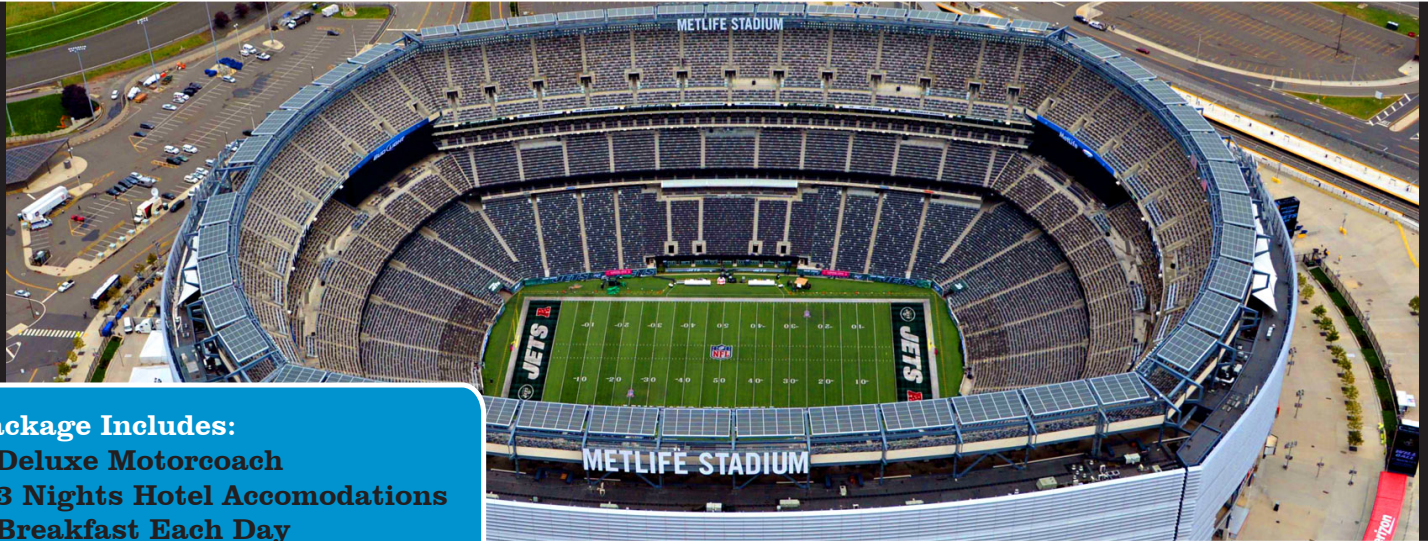

2015

Panthers vs. Giants

4 Day Motorcoach Package

MetLife Stadium

Package Includes:

- Deluxe Motorcoach
- 3 Nights Hotel Accommodations
- Breakfast Each Day
- Game Ticket
- Broach's Tailgate Party
- Broach Tours Host
- All Taxes and Fees
- Upgrade Tickets or Hotel